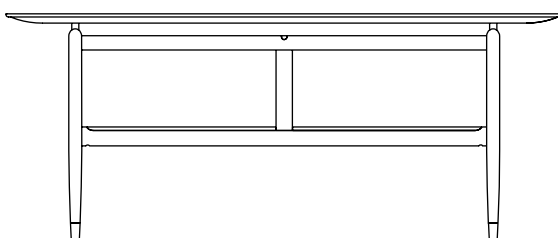

**HOUSE OF
FINN JUHL**

KAUFMANN TABLE 1945
BY FINN JUHL

KAUFMANN TABLE 1945

The Kaufmann Table was originally designed for Finn Juhl's own home, just like many other of his iconic designs. The table is in a league of its own with an unusually refined edge profile that gives the illusion that the table top is floating above the frame.

PRODUCT INFO

CATEGORY	Table
DESIGN	Finn Juhl
YEAR	1945, relaunched in 2011
MATERIALS	Frame: Oak Tabletop: Walnut veneer with solid edges Footrest: Brass
DIMENSIONS	Size: L 202 cm x W 94 cm x H 71,5 cm Weight: 38 kg Cbm: 0,58 m ³

94 cm

202 cm

71,5 cm

triode